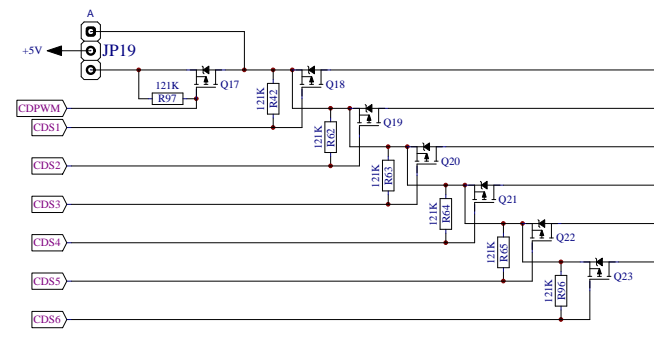

<i>Birdland Audio</i>		BAV335x Network Processor EVM					
Engineer	Gilles Gameiro	Size	D	Document	750170B-EVM	Rev	B2
Drawn	Gilles	Dec 2013					
Updated	Gilles	Aug 2014	Document	POWER	Sheet	1 of 3	

<i>Birdland Audio</i>		BAV335x Network Processor EVM		
Engineer	Gilles Gameiro	Size	D	Document
Drawn	Gilles	Dec 2013	750170B-EVM	
Updated	Gilles	Aug 2014	Document	CAPE/IF
			Sheet	3 of 3
			Rev	B2