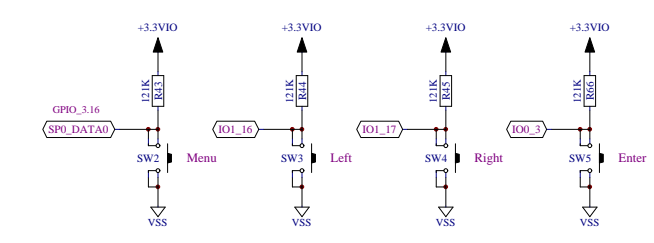

<i>Birdland Audio</i>		BAV335x Network Processor EVM					
Engineer	Gilles Gameiro	Size	D	Document	750170B-EVM	Rev	B2
Drawn	Gilles	Dec 2013					
Updated	Gilles	Aug 2014	Document	POWER	Sheet	1 of 3	

<i>Birdland Audio</i>		BAV335x Network Processor EVM		
Engineer	Gilles Gameiro	Size	D	Document
Drawn	Gilles	Dec 2013	750170B-EVM	
Updated	Gilles	Aug 2014	Document	CAPE/IF
			Sheet	3 of 3
			Rev	B2