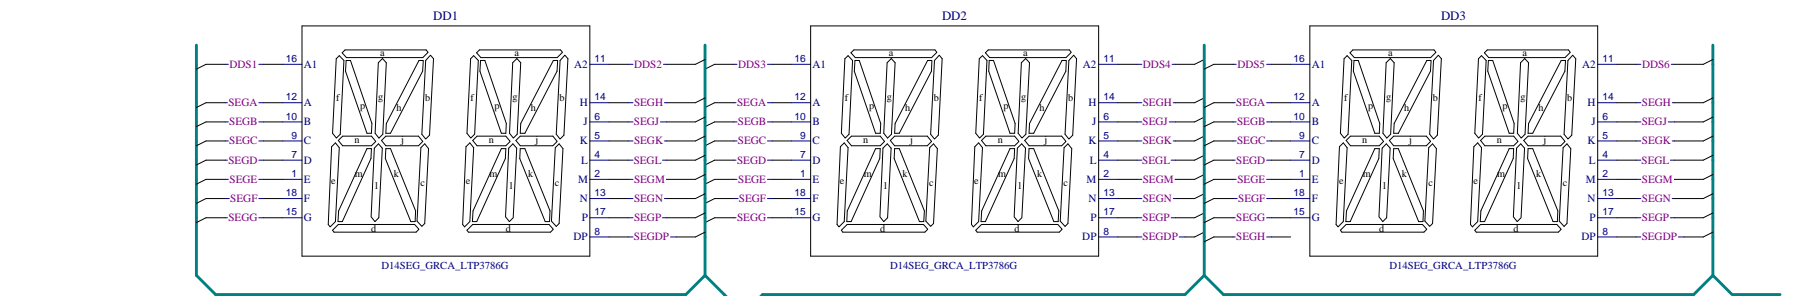

<i>Birdland Audio</i>		BAV335x Network Processor EVM					
Engineer	Gilles Gameiro	Size	D	Document	750170B-EVM	Rev	B2
Drawn	Gilles	Dec 2013					
Updated	Gilles	Aug 2014	Document	POWER	Sheet	1 of 3	

<i>Birdland Audio</i>		BAV335x Network Processor EVM		
Engineer	Gilles Gameiro	Size	D	Document
Drawn	Gilles	Dec 2013	750170B-EVM	
Updated	Gilles	Aug 2014	Document	CAPE/IF
			Sheet	3 of 3
			Rev	B2