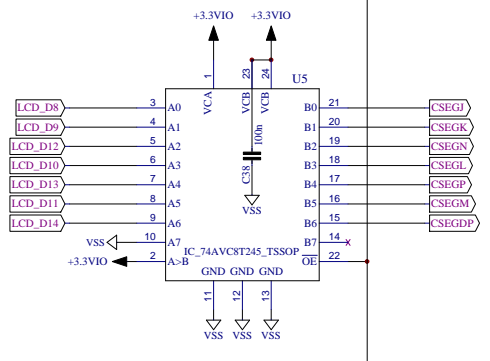

<i>Birdland Audio</i>		BAV335x Network Processor EVM					
Engineer	Gilles Gameiro	Size	D	Document	750170B-EVM	Rev	B2
Drawn	Gilles	Dec 2013					
Updated	Gilles	Aug 2014	Document	POWER	Sheet	1 of 3	

<i>Birdland Audio</i>		BAV335x Network Processor EVM		
Engineer	Gilles Gameiro	Size	D	Document
Drawn	Gilles	Dec 2013	750170B-EVM	
Updated	Gilles	Aug 2014	Document	CAPE/IF
			Sheet	3 of 3
			Rev	B2