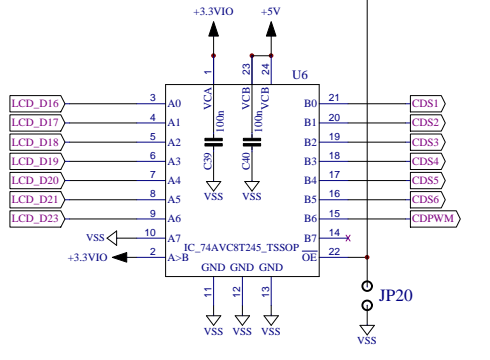

<i>Birdland Audio</i>		BAV335x Network Processor EVM					
Engineer	Gilles Gameiro	Size	D	Document	750170B-EVM	Rev	B2
Drawn	Gilles	Dec 2013					
Updated	Gilles	Aug 2014	Document	POWER	Sheet	1 of 3	

<i>Birdland Audio</i>		BAV335x Network Processor EVM		
Engineer	Gilles Gameiro	Size	D	Document
Drawn	Gilles	Dec 2013	750170B-EVM	
Updated	Gilles	Aug 2014	Document	CAPE/IF
			Sheet	3 of 3
			Rev	B2