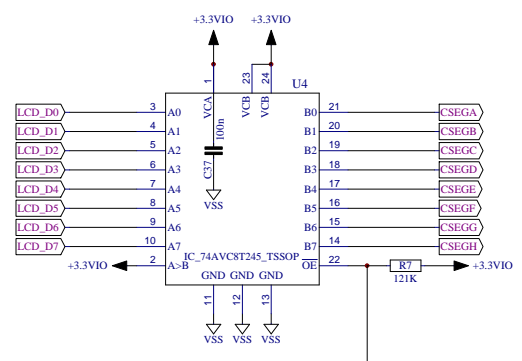

<i>Birdland Audio</i>		BAV335x Network Processor EVM					
Engineer	Gilles Gameiro	Size	D	Document	750170B-EVM	Rev	B2
Drawn	Gilles	Dec 2013					
Updated	Gilles	Aug 2014	Document	POWER	Sheet	1 of 3	

<i>Birdland Audio</i>		BAV335x Network Processor EVM		
Engineer	Gilles Gameiro	Size	D	Document
Drawn	Gilles	Dec 2013	750170B-EVM	
Updated	Gilles	Aug 2014	Document	CAPE/IF
			Sheet	3 of 3
			Rev	B2