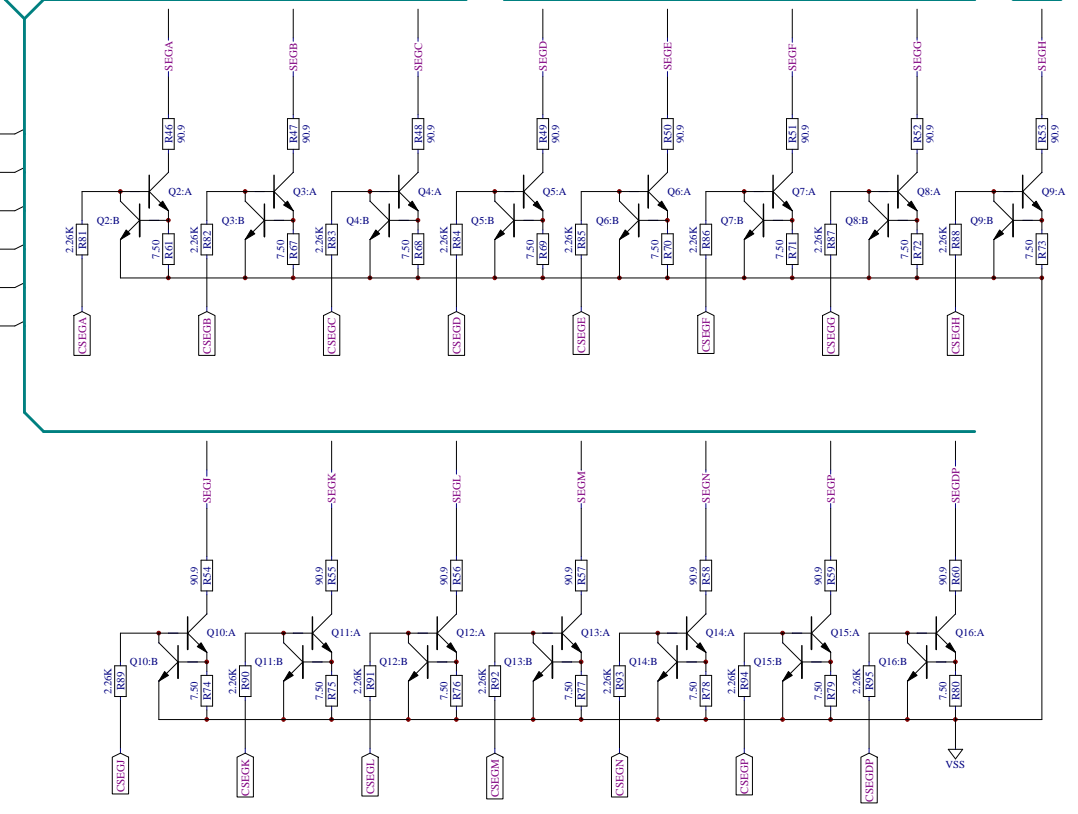

<i>Birdland Audio</i>		BAV335x Network Processor EVM					
Engineer	Gilles Gameiro	Size	D	Document	750170B-EVM	Rev	B2
Drawn	Gilles	Dec 2013					
Updated	Gilles	Aug 2014	Document	POWER	Sheet	1 of 3	

<i>Birdland Audio</i>		BAV335x Network Processor EVM		
Engineer	Gilles Gameiro	Size	D	Document
Drawn	Gilles	Dec 2013	750170B-EVM	
Updated	Gilles	Aug 2014	Document	CAPE/IF
			Sheet	3 of 3
			Rev	B2